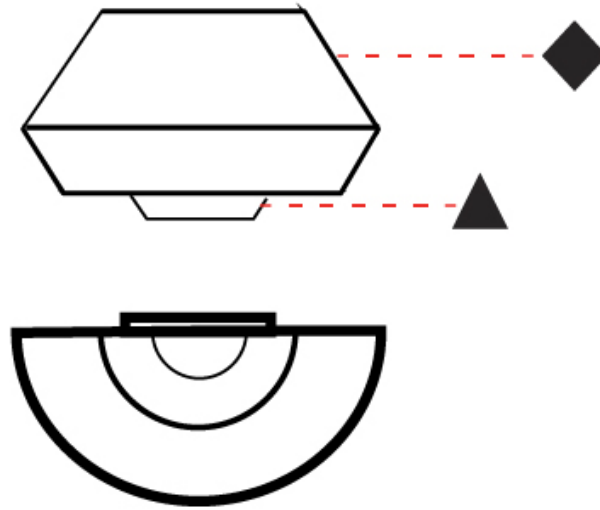

BANYO SURFACE

D113019-

PROJECT	_____
TYPE	_____
SPECIFIER	_____
QUANTITY	_____
DATE	_____