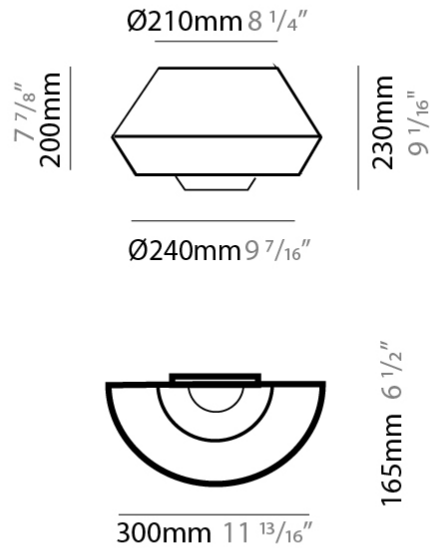

PROJECT	
TYPE	
SPECIFIER	
QUANTITY	
DATE	

BANYO SURFACE

D113019-

base number   Finish
Options

1. To build a product code in our configurator select the specify button on the base model # product page
2. To build a manual product code on this datasheet choose from the options listed below in blue font and add the suffix to the base model #

GENERAL

Series: Banyo
Partner: Ole
Division: Design
Installation: Surface
Product Type: Wall Surface
Mounting Location: Wall
Light Distribution: Indirect

PHYSICAL

Shape: Round
Width (mm): 300
Width (in): 11 ¹³/₁₆
Height (mm): 230
Depth (mm): 300
Height (in): 9 ¹/₁₆
Extension (mm): 165
Extension (in): 6 ¹/₂
Weight (kg): 1.1
Weight (lbs): 2.4
Diffuser: Satin Glass
Fixture Finish: BEI / BLK / BLU / COG / DGN / GRY / MRN / MOC / MUS /
OLV / SIL / STN / TER / WHI
Holder Finish: MBK
Fixture Material: Fabric Cord / Metal
Primary Material: Fabric - Recycled
Upon Request: Matte White Holder and Accent Finish

ELECTRICAL

Number of Lamps: 1
Lamp Type: LED Retrofit
Lamp Shape: A19
Bulb Included: Bulb Not Included
Max. Wattage Per Lamp (W): 15
Lamp Base: E26
Input Voltage (V): 120
Upon Request: 277Vac / GU24

LED

OPTICAL

RATINGS AND CERTIFICATIONS

Certified By: Certified for North American Standards
IP rating: IP20